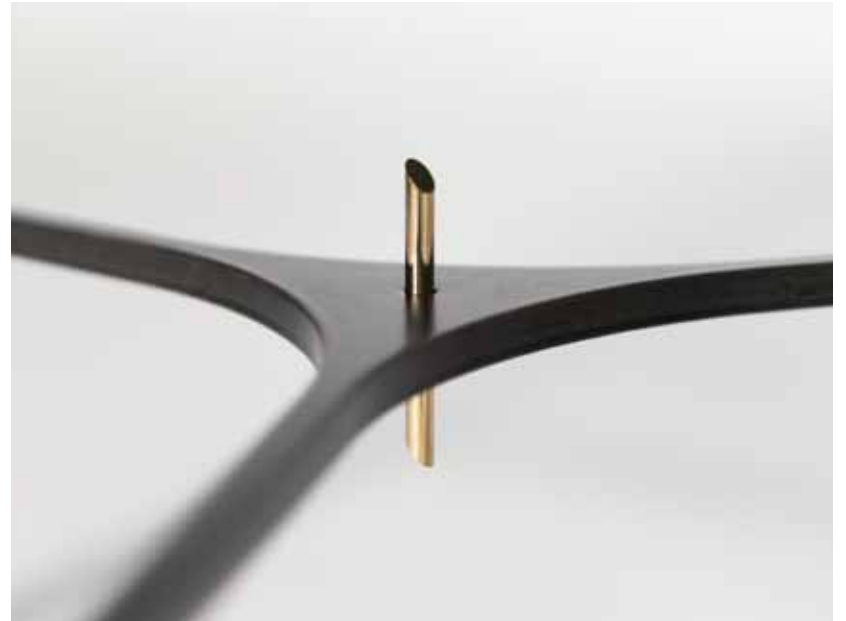

All Loom products are available in a variety of finishes and include a contrasting accent detail in Copper, Nickel or Brass.

Stem Tables

Bow Console

Loom Console

Loom Side

Loom Coffee

Dakota Side

Icon Coffee

Trinity Side

Empire Console

Empire Coffee

Plaza Console

Plaza Mirror

Form Coffee

Plaza Coffee

Hatch Console

Plaza Mirror
 Frame: Deep Bronze
 Mirror: Silver
 Accent: Antique Brass

Bow Console
 Frame: Warm Bronze
 Top: Calacatta Stone
 Accent: self colour

Dakota Side
 Frame: Warm bronze
 Top: Timber Mid Brown
 Accent: Self Colour