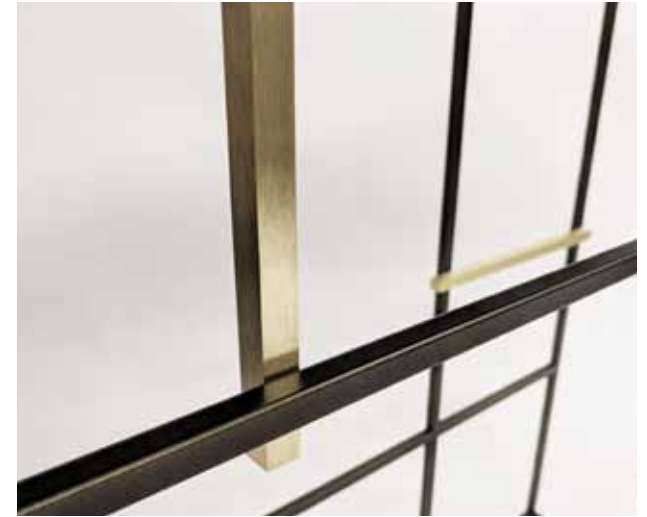

All Loom products are available in a variety of finishes and include a contrasting accent detail in Copper, Nickel or Brass.

Stem Tables

Bow Console

Loom Console

Loom Side

Loom Coffee

Dakota Side

Icon Coffee

Trinity Side

Empire Console

Empire Coffee

Plaza Console

Plaza Mirror

Form Coffee

Plaza Coffee

Hatch Console

Plaza Mirror
 Frame: Deep Bronze
 Mirror: Silver
 Accent: Antique Brass

Bow Console
 Frame: Warm Bronze
 Top: Calacatta Stone
 Accent: self colour

Dakota Side
 Frame: Warm bronze
 Top: Timber Mid Brown
 Accent: Self Colour