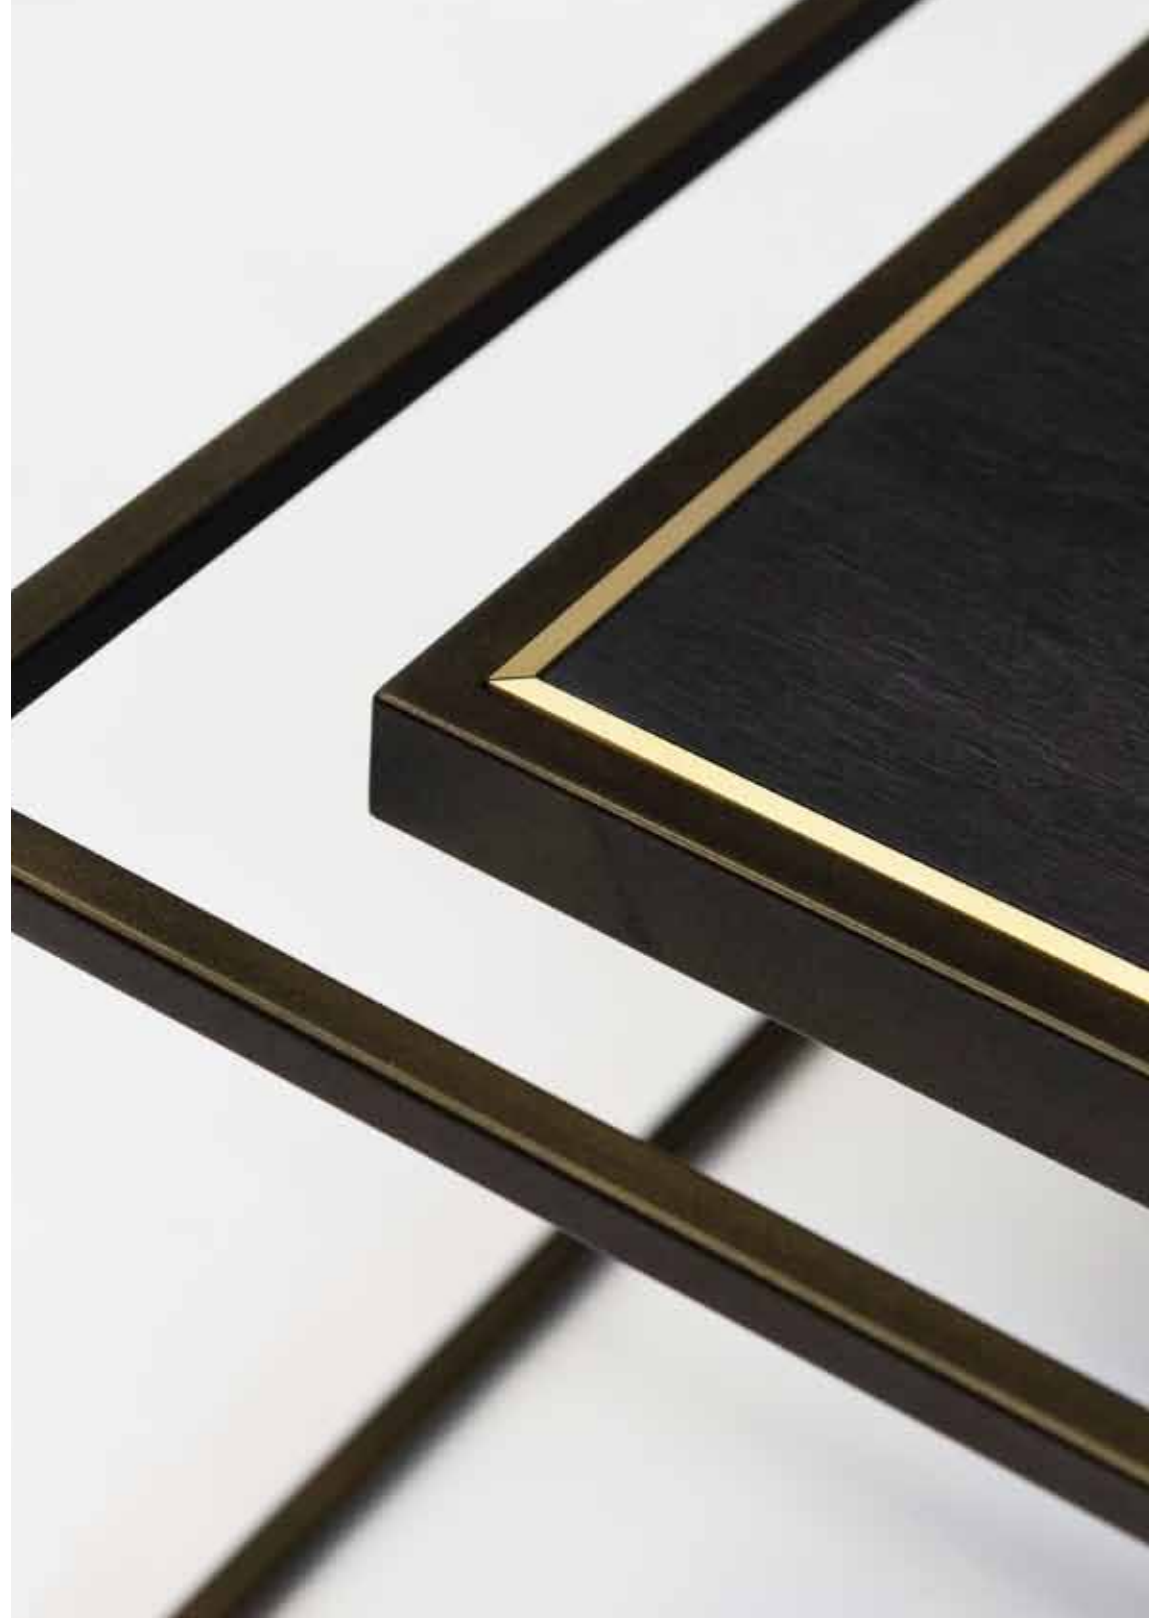

All Loom products are available in a variety of finishes and include a contrasting accent detail in Copper, Nickel or Brass.

Stem Tables

Bow Console

Loom Console

Loom Side

Loom Coffee

Dakota Side

Icon Coffee

Trinity Side

Empire Console

Empire Coffee

Plaza Console

Plaza Mirror

Form Coffee

Plaza Coffee

Hatch Console

Stem Side
 Frame: Midnight Black
 Top: Timber
 Accent: Copper

Loom Coffee
 Frame: Antique Brass
 Top: Timber Mid Grey
 Accent: Polished Brass

Trinity Coffee
 Frame: Bronze tint
 Top: Smoked Grey Glass
 Accent: Polished Brass

Plaza Mirror
 Frame: Deep Bronze
 Mirror: Silver
 Accent: Antique Brass

Bow Console
 Frame: Warm Bronze
 Top: Calacatta Stone
 Accent: self colour

Dakota Side
 Frame: Warm bronze
 Top: Timber Mid Brown
 Accent: Self Colour